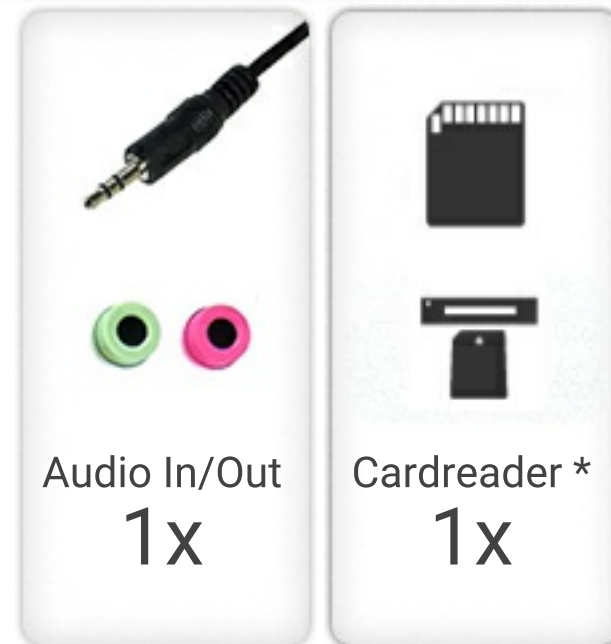

3. Front Connections Front / top of the case

Nuc Brix